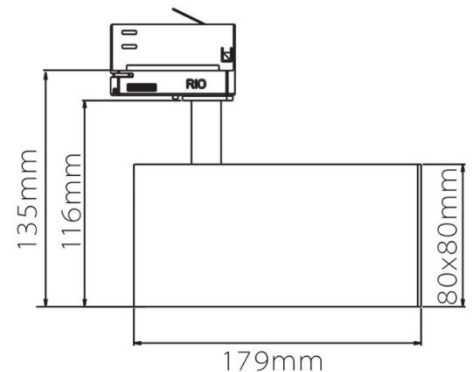

Lifespan

Lifetime (hours): 30000

Luminous Flux after 50000hours (lm): LM80 Comply

Dimension: